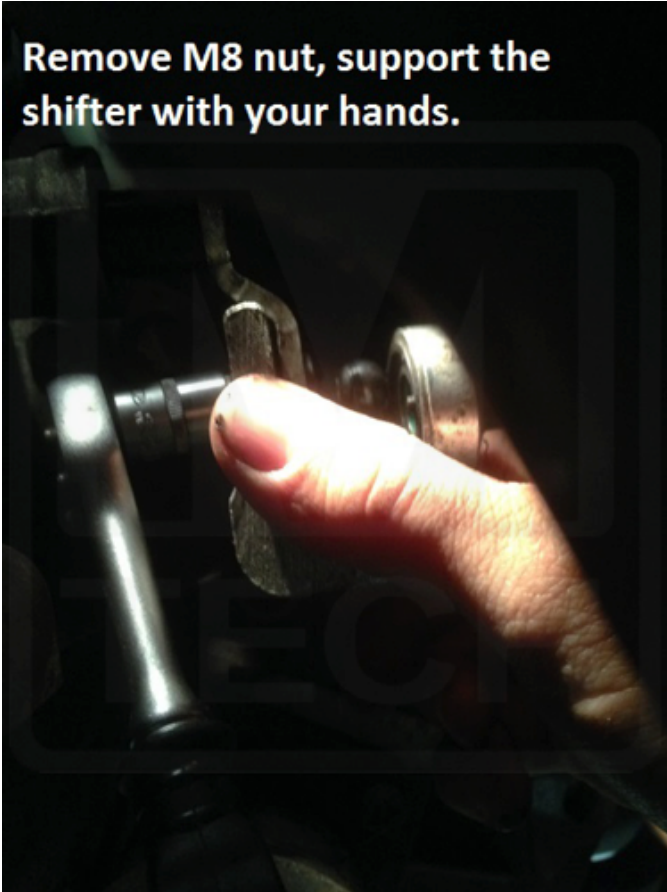

®

SHORT-SHIFTERS.COM

4H-TECH Short Shifters. Power shifters for quicker and shorter gear changes

Fitting guide 4H-Tech F-Shift

Location (closer)

SHORT-SHIFTERS.COM

SHORT-SHIFTERS.COM

Remove M8 nut, support the shifter with your hands.