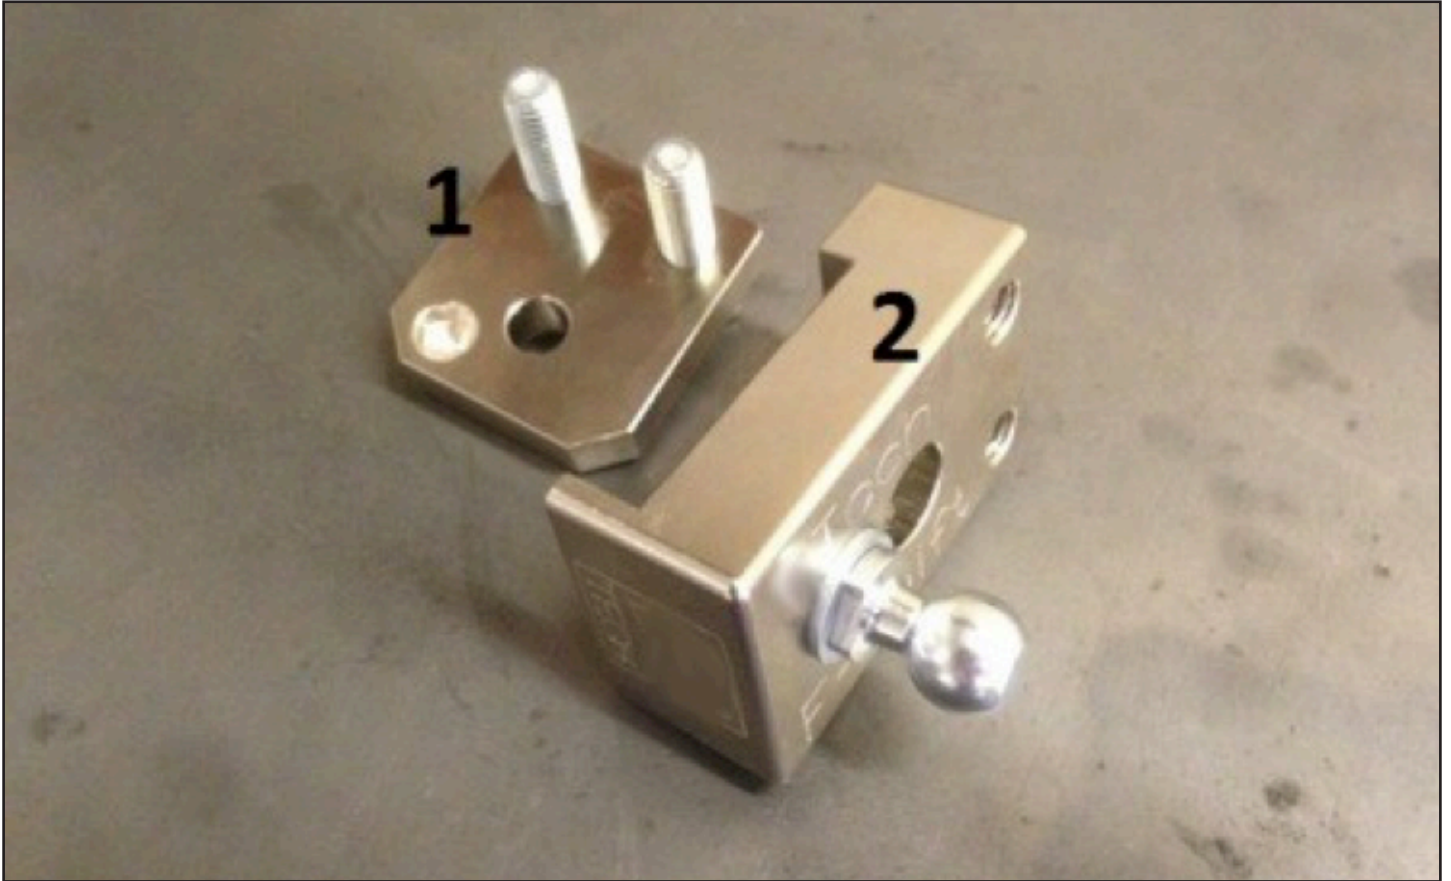

SHORT-SHIFTERS.COM