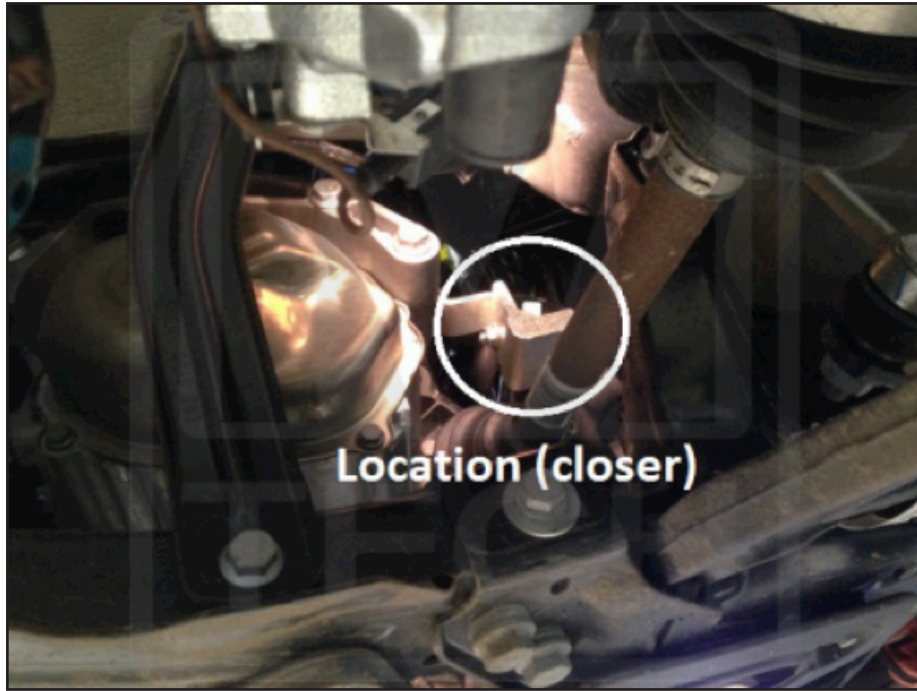

®

SHORT-SHIFTERS.COM

4H-TECH Short Shifters. Power shifters for quicker and shorter gear changes

Fitting guide 4H-Tech F-Shift

Location (closer)

SHORT-SHIFTERS.COM

SHORT-SHIFTERS.COM

Remove M8 nut, support the shifter with your hands.