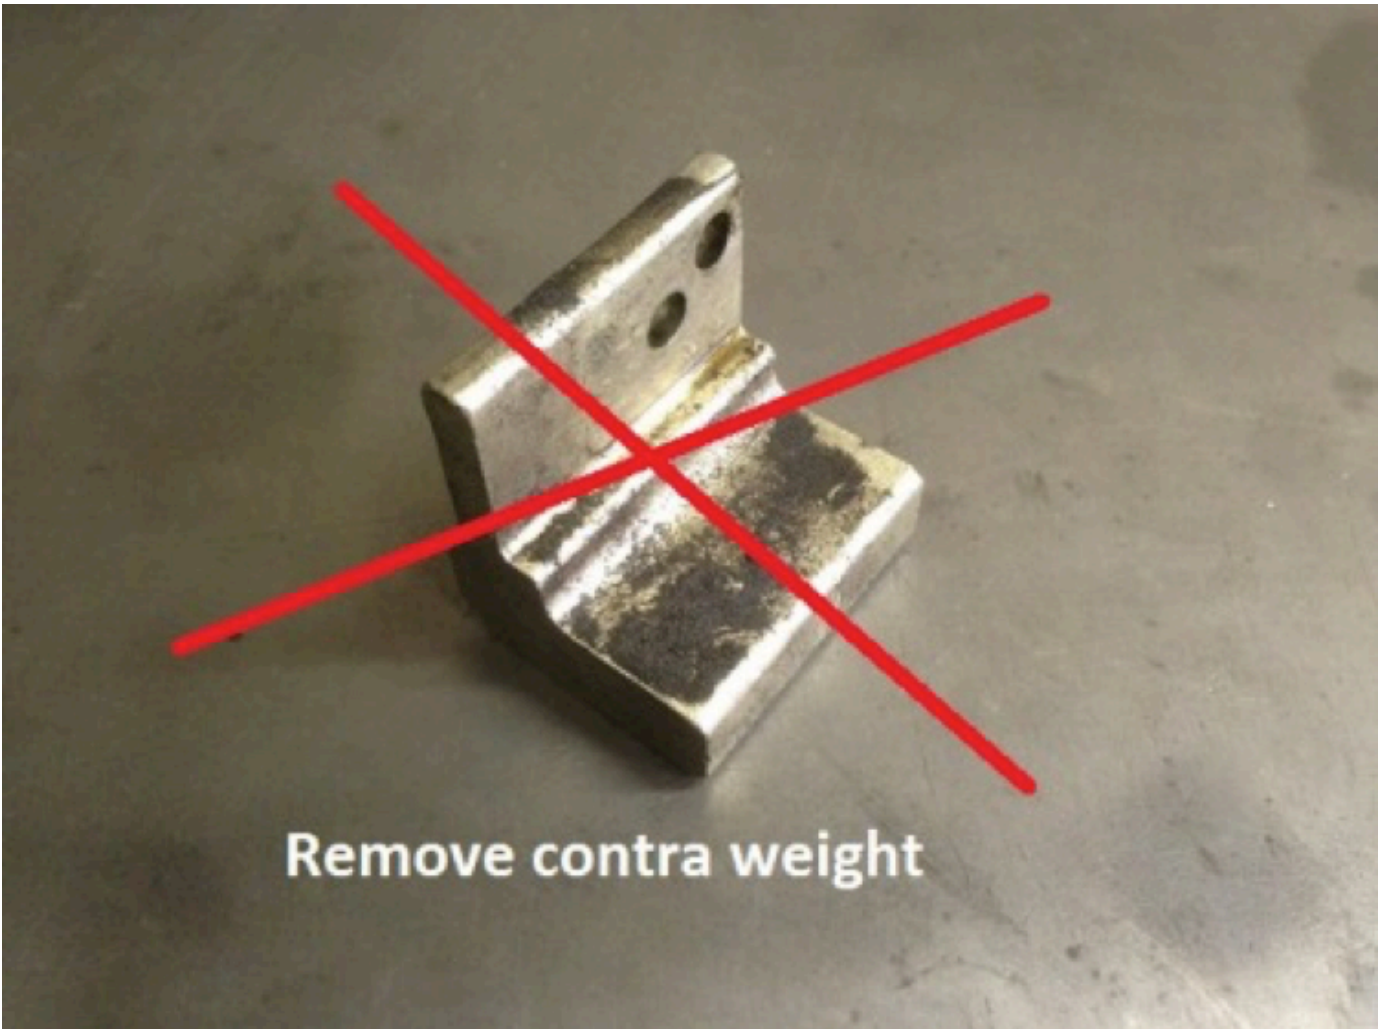

®

SHORT-SHIFTERS.COM

4H-TECH Short Shifters. Power shifters for quicker and shorter gear changes

Fitting guide 4H-Tech F-Shift

Location (closer)

SHORT-SHIFTERS.COM

SHORT-SHIFTERS.COM

Remove M8 nut, support the shifter with your hands.