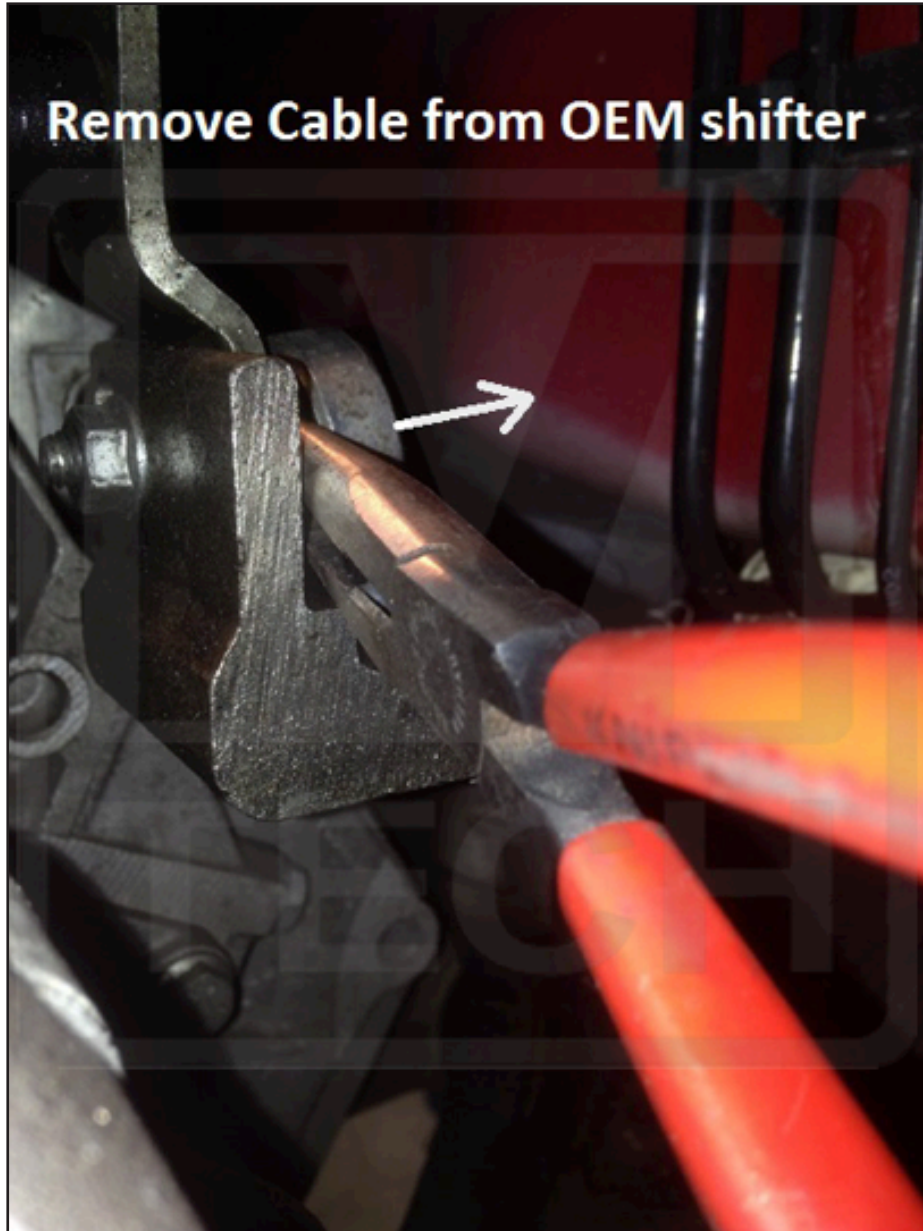

®

SHORT-SHIFTERS.COM

4H-TECH Short Shifters. Power shifters for quicker and shorter gear changes

Fitting guide 4H-Tech F-Shift

Location (closer)

SHORT-SHIFTERS.COM

SHORT-SHIFTERS.COM

Remove M8 nut, support the shifter with your hands.