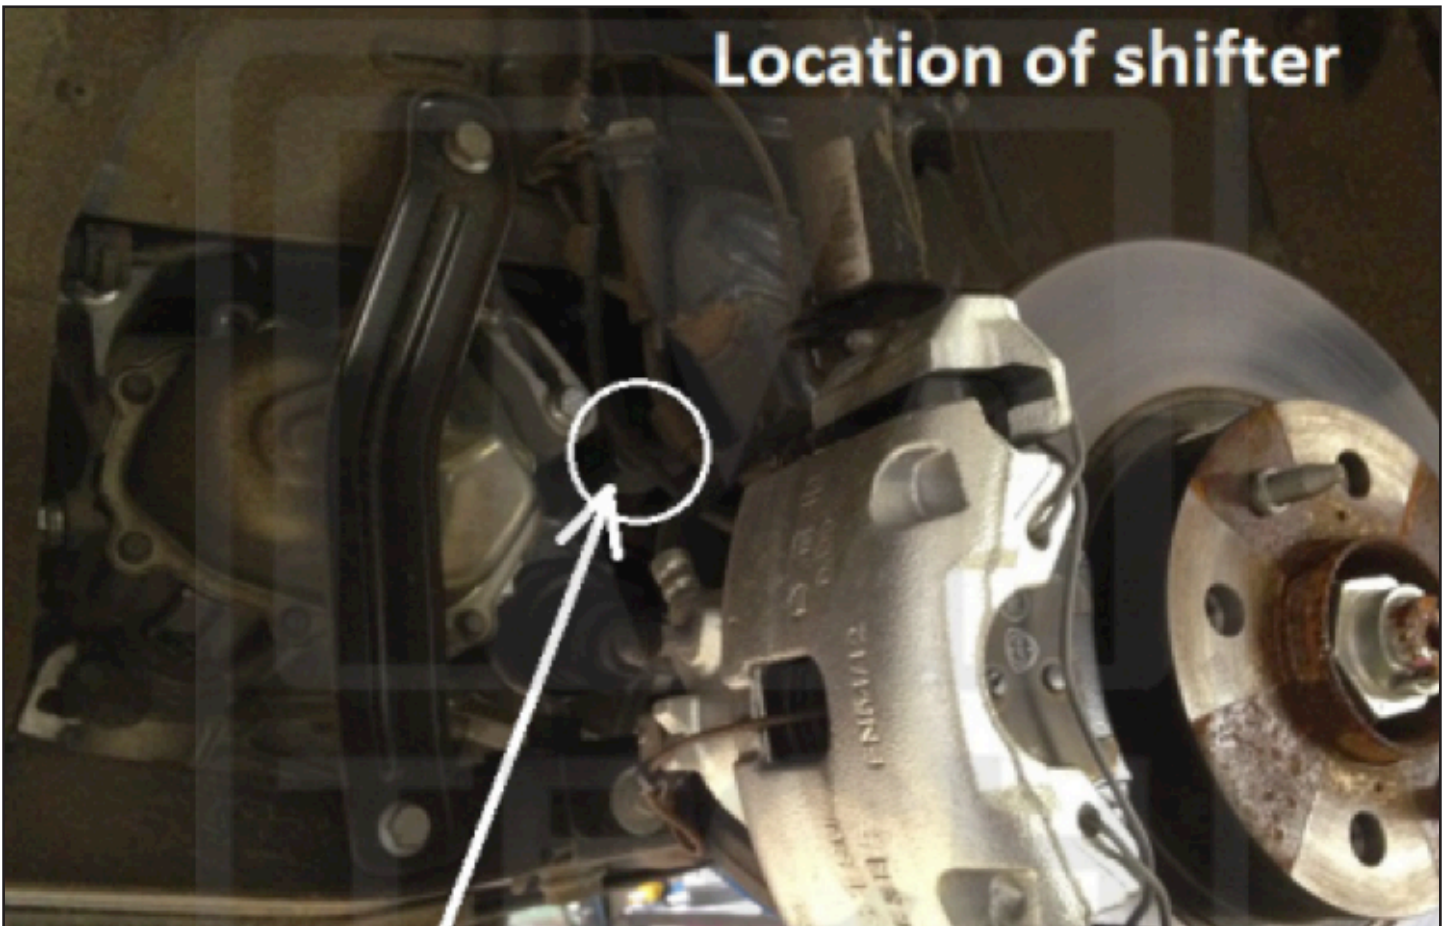

®

SHORT-SHIFTERS.COM

4H-TECH Short Shifters. Power shifters for quicker and shorter gear changes

Fitting guide 4H-Tech F-Shift

Location (closer)

SHORT-SHIFTERS.COM

SHORT-SHIFTERS.COM

Remove M8 nut, support the shifter with your hands.